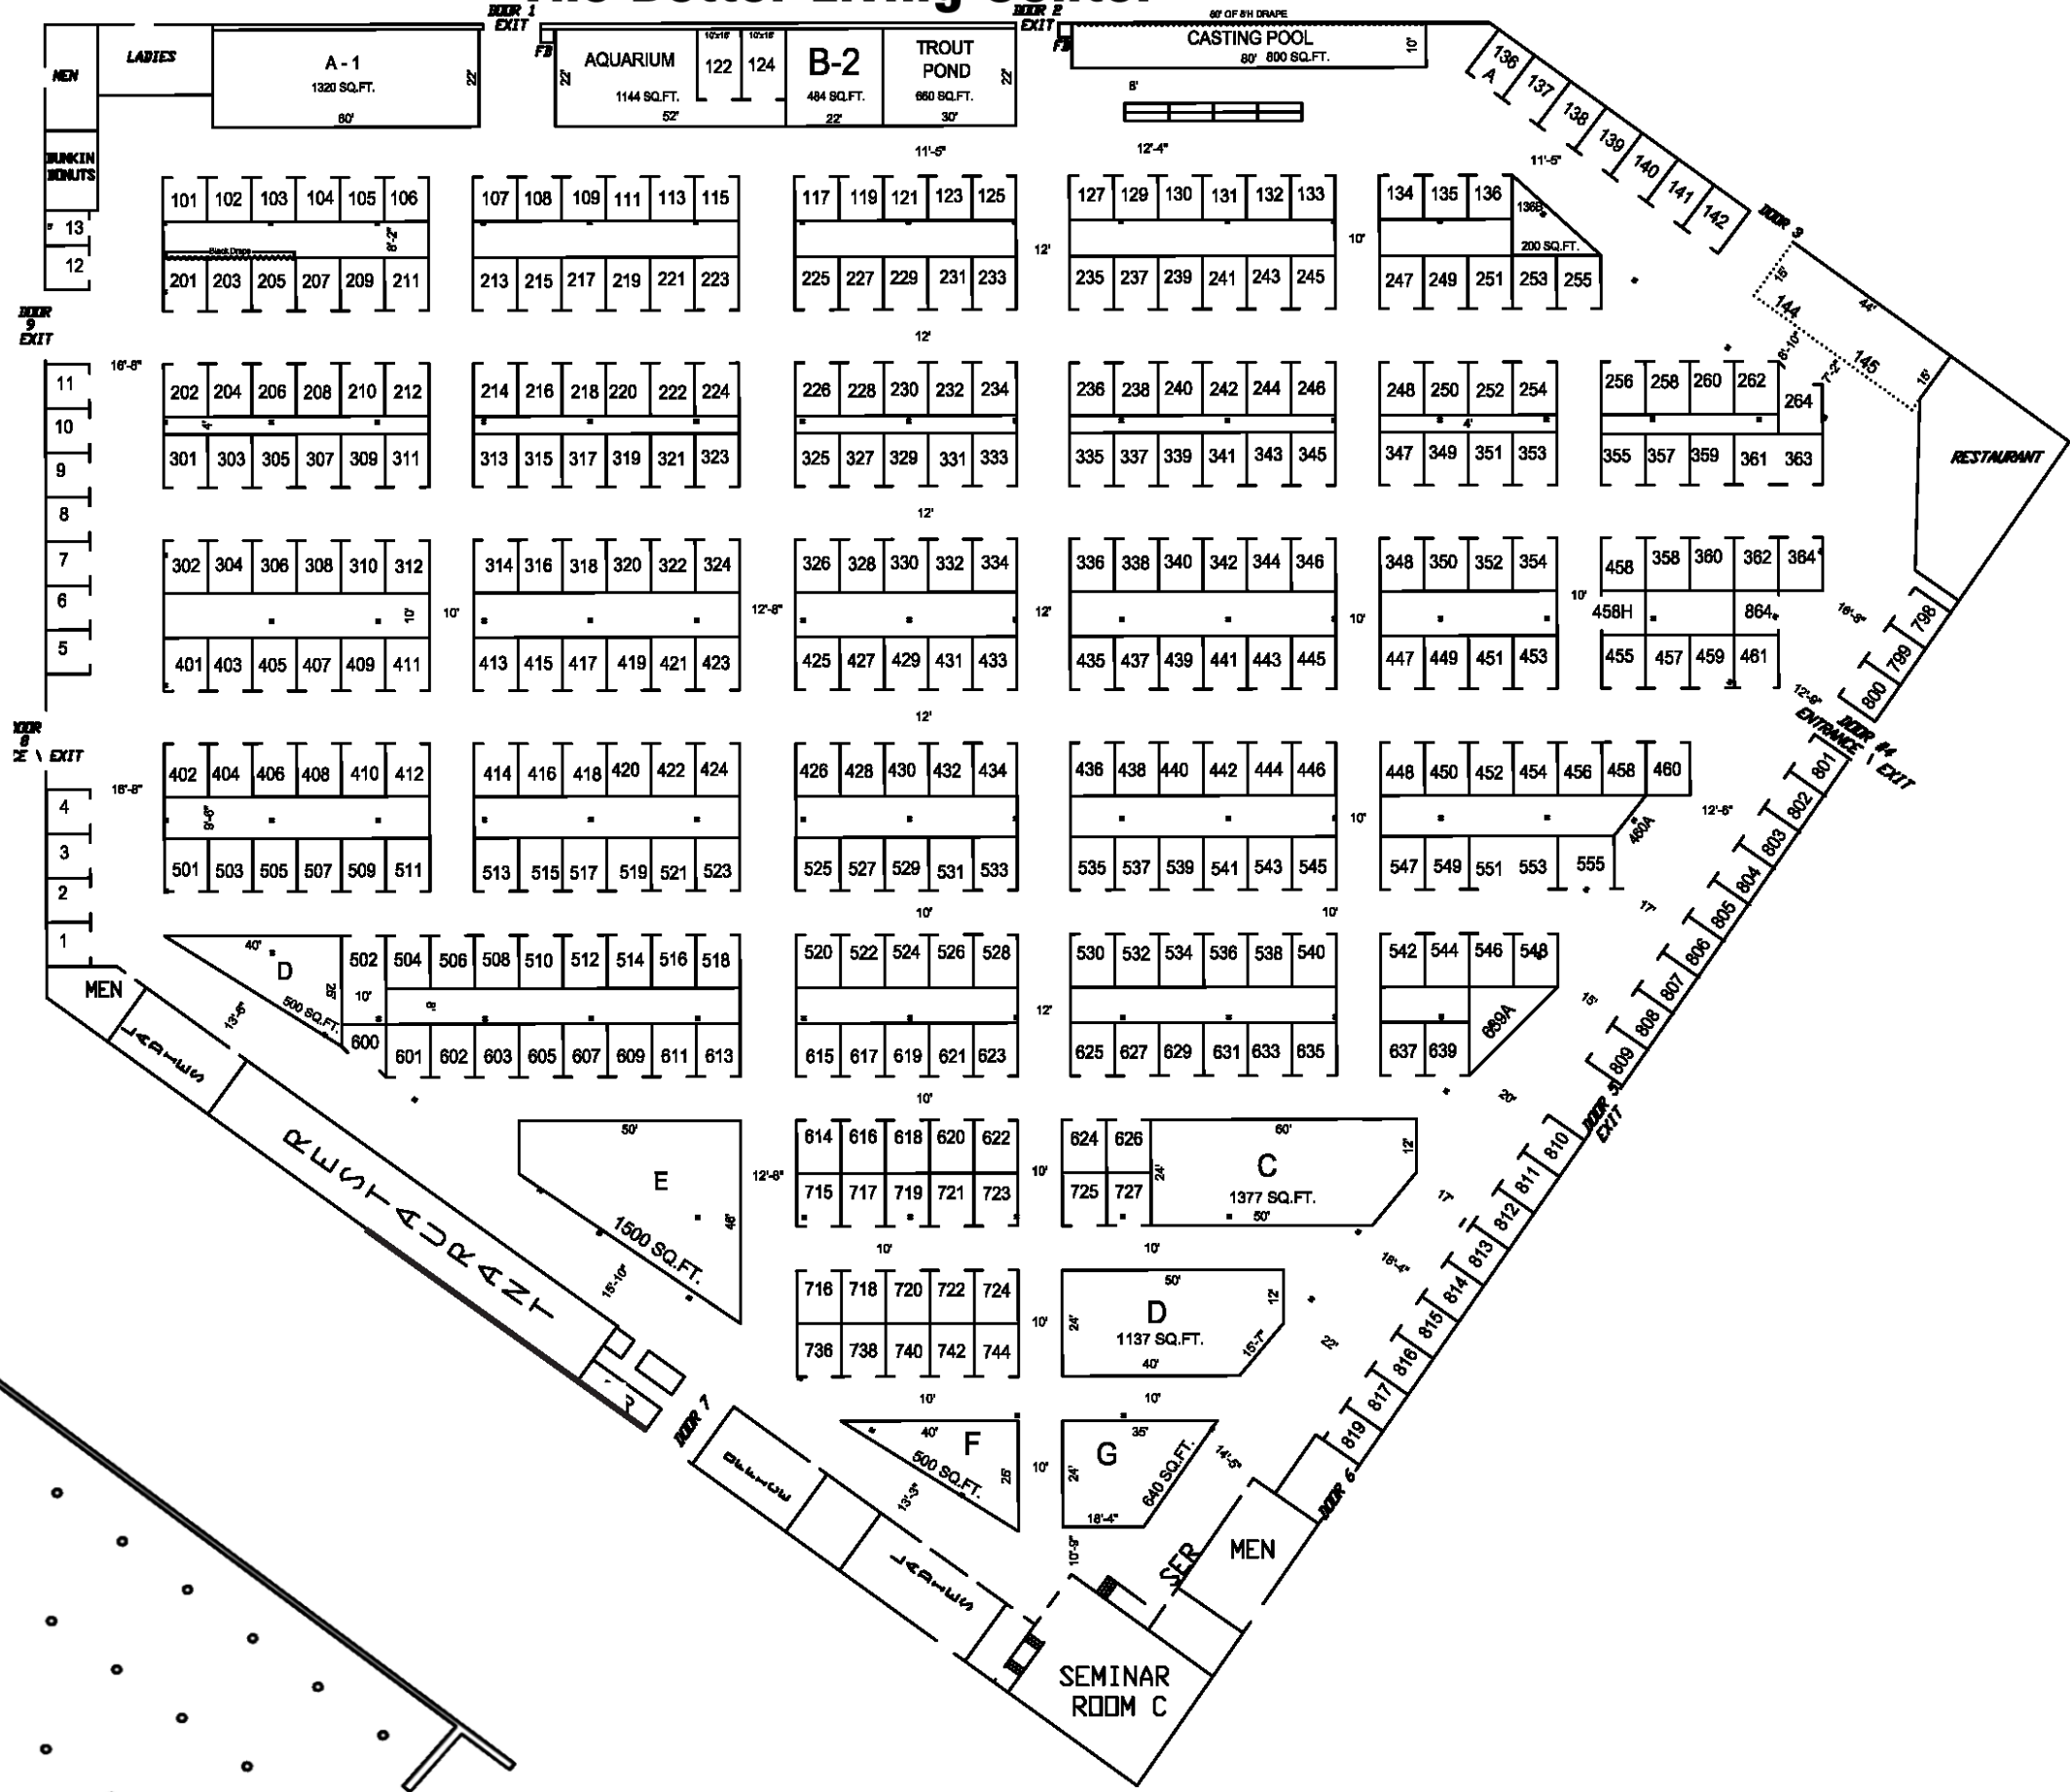

The Springfield Sportsmen's Show Eastern States Exposition West Springfield, MA

Feb 23-25, 2018

Show Hours

FEB 23rd, 12 noon - 8PM

FEB 24th, 9AM - 7PM

FEB 25th, 10AM - 5PM

The Better Living Center

The Stroh Building